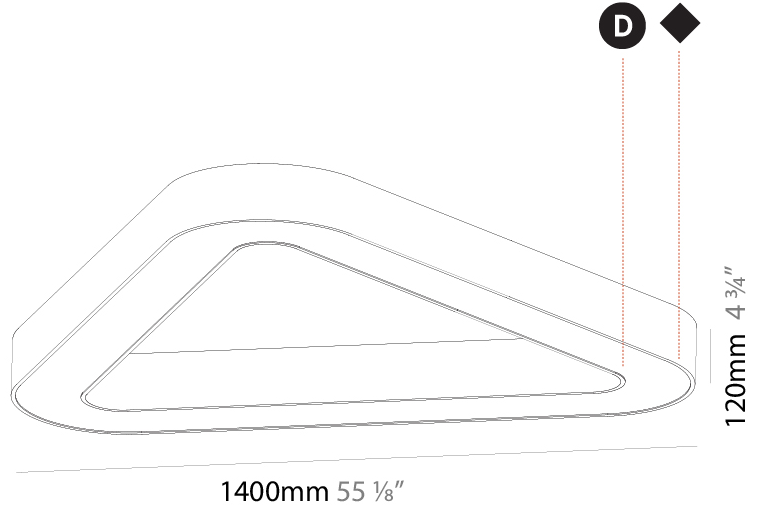

GENERAL

Series: Glorious
Subseries: Glorious Victory
Brand: Prolicht
Division: Architectural
Mounting Type: Surface
Mounting Location: Ceiling
Subcategory: Ambient

PHYSICAL

Shape: Abstract
Length (mm): 1400
Length (in): 55 1/8
Width (mm): 1400
Width (in): 55 1/8
Height (mm): 120
Height (in): 4 3/4
Light Distribution: Direct
Weight (kg): 15.2
Weight (lbs): 33.51
Diffuser: PMMA - Opal or Micro-Prism
Fixture Finish: SSR / BKV / CWI / CRY / HAB / UFT / ITA / RUA / FTG / MYG / LOD / PUS / FRO / FUP / KIA / POP / BLS / SPG / MEY / GOH / GUM / CHC / COM / ABZ / JAG / OBR / MOS / ROR
Fixture Material: Aluminum

ELECTRICAL

Lamp Type: LED (Zhaga Standard)
Input Wattage (W): 60
Total Output Wattage (W): 48 / 38.4 (3500K)
Dimming: Non-Dimming / Phase Dimming (120Vac only) / 0-10V Dimming
Driver Included: Yes
Driver Location: Integrated
Driver Type: Constant Current - 120 / 277Vac
Driver Class: Class 2
Input Voltage (V): 120 - 277
Constant Current (MA): 350 / 1200 (3500K)

LED

Color Temperature (°K): 3000 / 3500 / 4000
Max. Delivered Lumen (lm): 5540 / 5733 / 5850
CRI: >80 CRI
Efficiency (%): 65
Lamp Life (hrs): 50000

OPTICAL

RATINGS AND CERTIFICATIONS

Certified By: Certified for North American Standards
IP rating: IP20